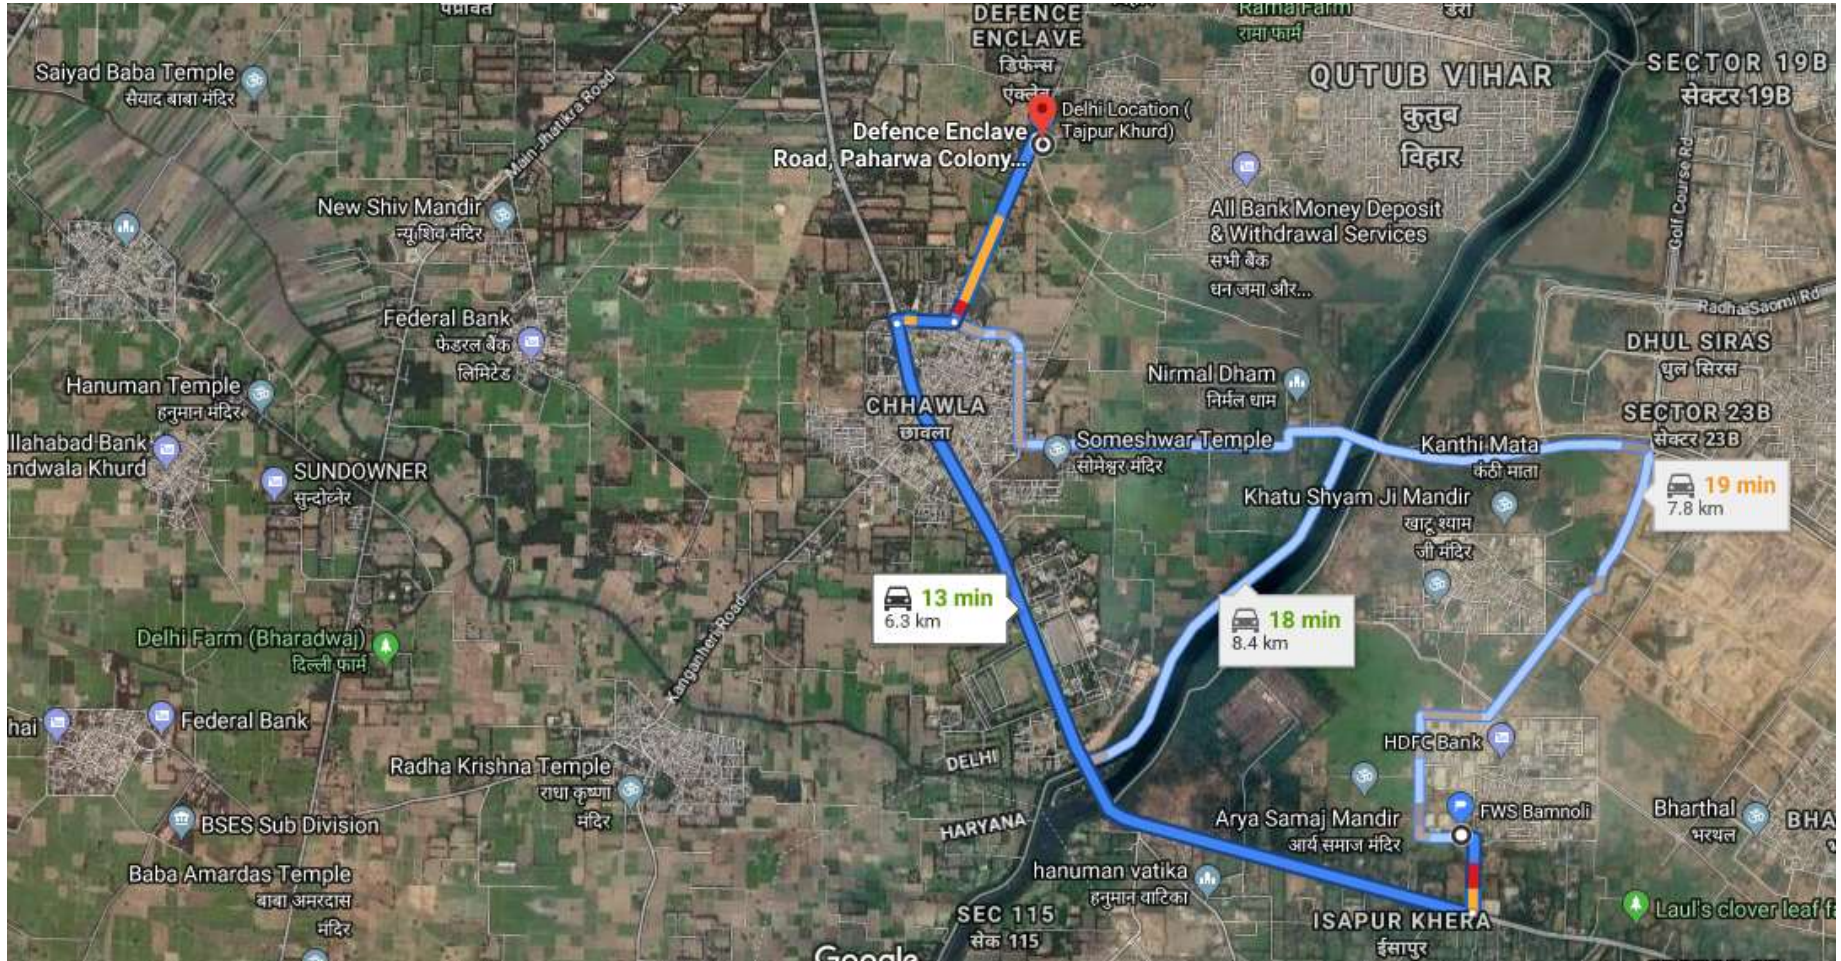

the
future
is here

Delhi (Tajpur Khurd) Proposed Site

Delhi Site Location

Please click :

FWS Proposed Site: <https://goo.gl/maps/J2XjNuydW42Edg2i7>

Proposed road connecting UER - II

Distance From FWS Bamnoli